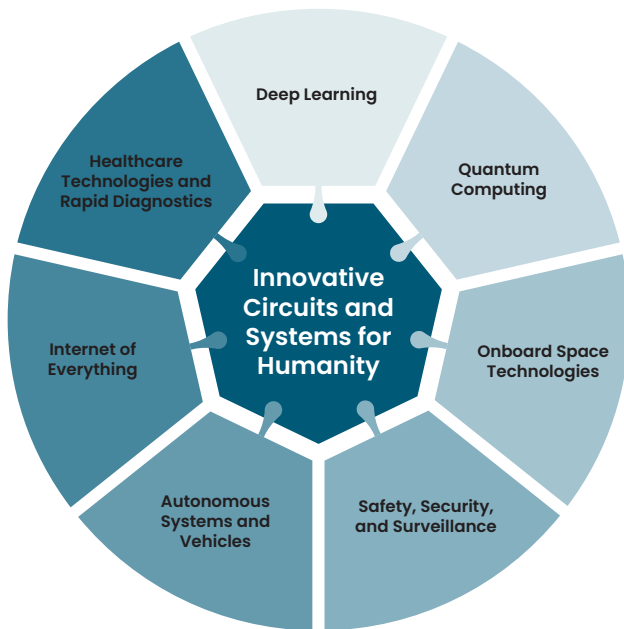

10 February 2025

Final Manuscript Submission

TOPICS OF INTEREST

The IEEE International Symposium on Circuits and Systems (ISCAS) is the flagship conference of the IEEE Circuits and Systems (CAS) Society and the world's premiere forum for researchers in the active fields of theory, design and implementation of circuits and systems. This is accomplished through technical conference sessions, poster sessions, live demonstration sessions, and publication of conference papers. ISCAS 2025 will be driven by the theme "Technology Disruption and Society" aiming to emphasize the potential of the CAS Society to find innovative solutions to challenges facing society today.

Unless conditions change substantially over the coming year, ISCAS 2025 will be an in-person event and authors are expected to be onsite to present their papers.

Collecting contributions in all areas of Circuits and Systems, including but not limited to: